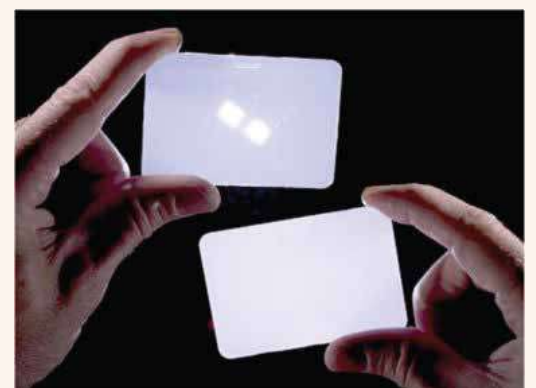

General Purpose Polystyrene-GPPS sheets are a transparent polystyrene sheet which is a cost effective alternative to PMMA for indoor applications.

Applications are limitless for indoor use and the inherent clarity of the product enhances the aesthetic aspect of any end product made of GPPS.

Due to low water absorption, GPPS sheets with various surface patterns are a material of choice for bathroom partitions/shower screens/shower enclosures.

## Application of GPPS Sheet

- Interior designing and Partitioning
- Bath and shower Screens & Cabins
- Painting, poster and photo frames
- Forming and fabrication
- Displays
- Lamps and ceiling lights
- Sign & Advertising Boards
- Door/Window Panels