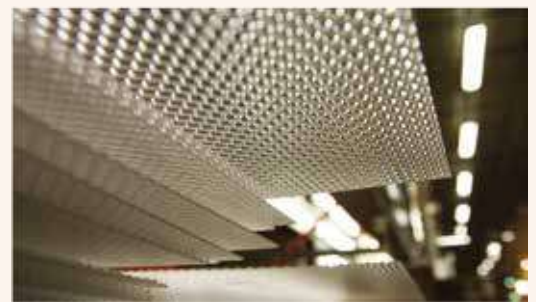

General Purpose Polystyrene-GPPS sheets are a transparent polystyrene sheet which is a cost effective alternative to PMMA for indoor applications.

Applications are limitless for indoor use and the inherent clarity of the product enhances the aesthetic aspect of any end product made of GPPS.

Due to low water absorption, GPPS sheets with various surface patterns are a material of choice for bathroom partitions/shower screens/shower enclosures.

**\*\*\*2.5 Mtr [2500mm] width possible in Plain sheets from 2 mm to 12 mm thickness**

Note: Customized sizes and colors can be made available

## Features of GPPS Sheet

- Good transparency
- Lightweight
- High rigidity
- Dimensionally stable
- Easily thermoformable
- Hard and Brittle
- Chemical and Electrical resistance

Textured

Crystal

Inward Crystal