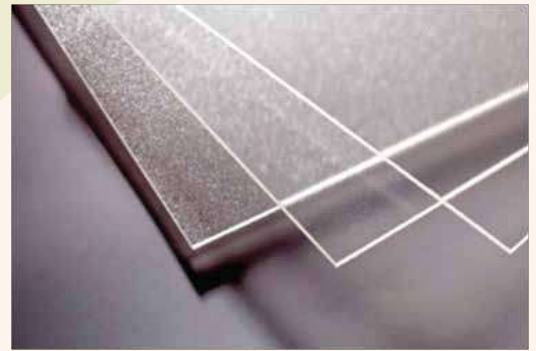

General Purpose Polystyrene-GPPS sheets are a transparent polystyrene sheet which is a cost effective alternative to PMMA for indoor applications.

Applications are limitless for indoor use and the inherent clarity of the product enhances the aesthetic aspect of any end product made of GPPS.

Due to low water absorption, GPPS sheets with various surface patterns are a material of choice for bathroom partitions/shower screens/shower enclosures.

**\*\*\*2.5 Mtr [2500mm] width possible in Plain sheets from 2 mm to 12 mm thickness**

Note: Customized sizes and colors can be made available

## Features of GPPS Sheet

- Good transparency
- Lightweight
- High rigidity
- Dimensionally stable
- Easily thermoformable
- Hard and Brittle
- Chemical and Electrical resistance

Textured

Crystal

Inward Crystal